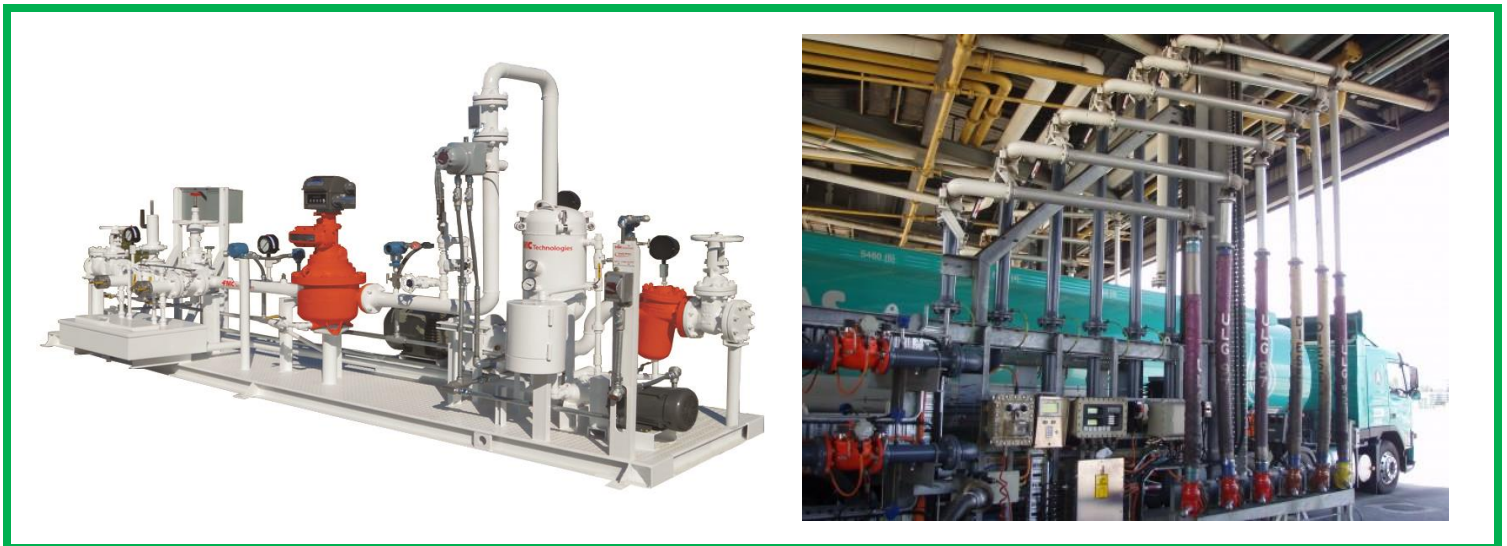

+GF+ GF Piping Systems

- Insertion Flow Meters
- Controls for Water & Chemical Applications

- H.P. Butterfly Valves
- Ball Valves
- Pneumatic Actuators
- Electric Actuators
- EDS Actuators

- Water Draw Valves
- Pressure/Vacuum Vents
- Flame Arrestors

- Foam & Mandrel Pigs, Cups, Discs
- Side Entry Pig Valves
- Pig Detectors, Tracking Systems
- Launchers, Receivers
- Closures

- Multiload Presets
- UAP – Unified Automation Platform

- Pressure and Temperature Instruments

Additional Services:

- Turn Key Meter Skids for Custody Transfer, General Purpose and Pipeline Skids
- Additive / Lubricity / Ethanol & BioDiesel Skids / LACT Units

Wolfgang Industrial Supply House

402 Grandview Drive

Normal, IL 61761

309.451.0825 Phone • **309.451.0855** Fax